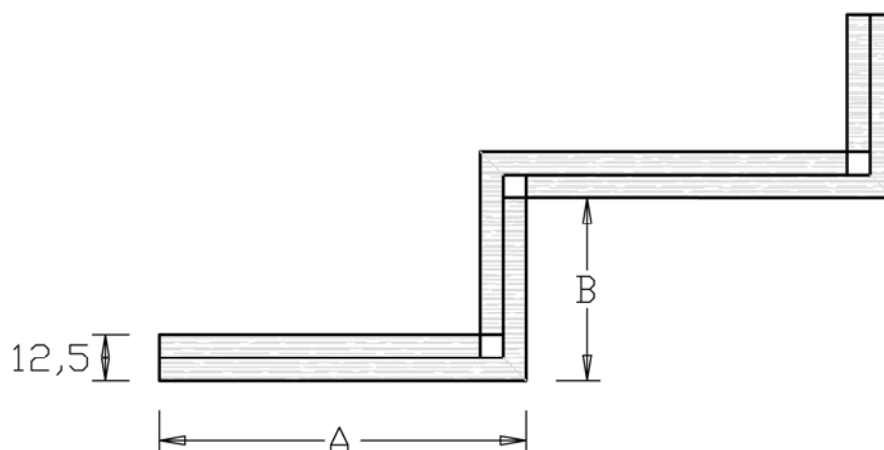

PROFILGIPS – TWO STEPS – 2.00 ML

Dimensions in millimeters. You will be informed of production times when the order is confirmed.

Ware	A	B
Profilgips.2.05x05	50	50
Profilgips.2.08x80	80	80
Profilgips.2.10x10	100	100