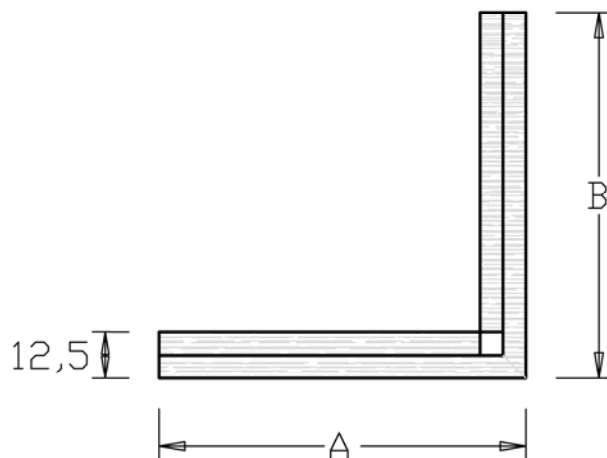

PROFILGIPS – ONE STEP – 2.00 ML

Dimensions in millimeters. You will be informed of production times when the order is confirmed.

Ware	A	B
Profilgips.1.08x08	80	80
Profilgips.1.10x10	100	100

Internet: www.gyps.it